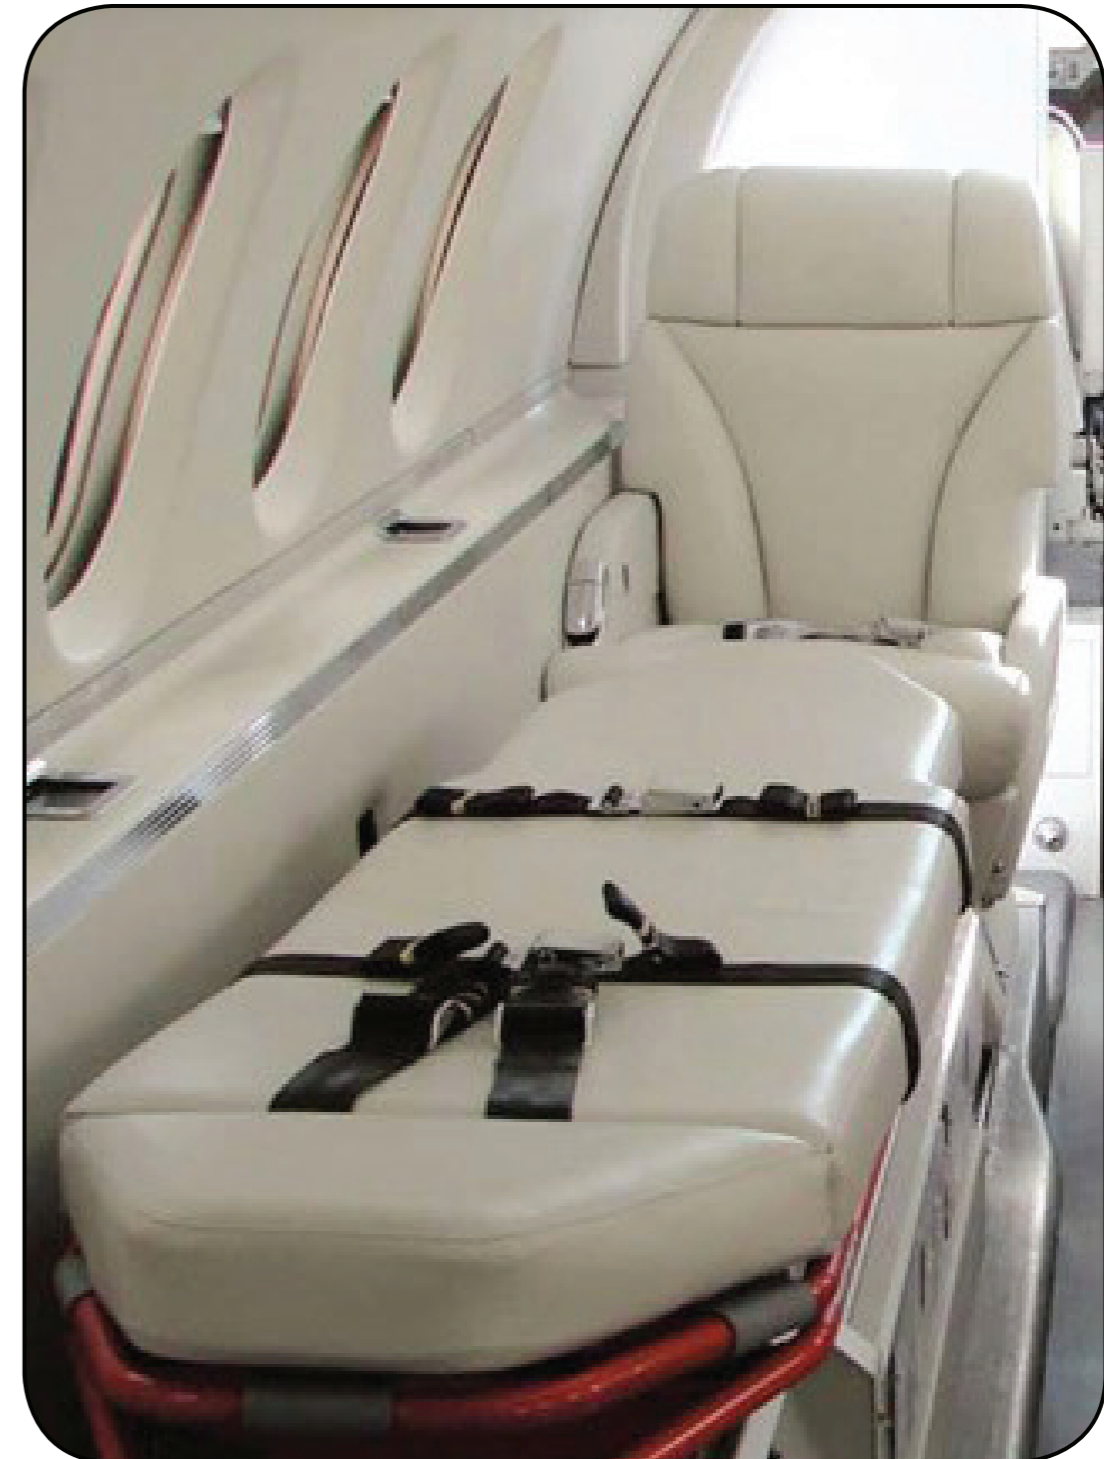

# Specifications

1 Stretcher and 4 Seats

Range: 2733 nm / 5061 km

Cruise Speed: 447 kt / 827.8 kph

Landing Distance: 3805 ft / 1159 m

Max payload: 1.500 lbs / 686 kgs

Cabin Height: 5 ft 9 In / 1,75 m

Cabin Width: 6 ft / 1,8 m

Cabin Length: 21 ft 4 In / 6,5 m

Internal Baggage: 50 cu ft / 1,42 cu m

Medical Monitor

Oxygen Ventilator

Full Medical Equipment

Satelite phone